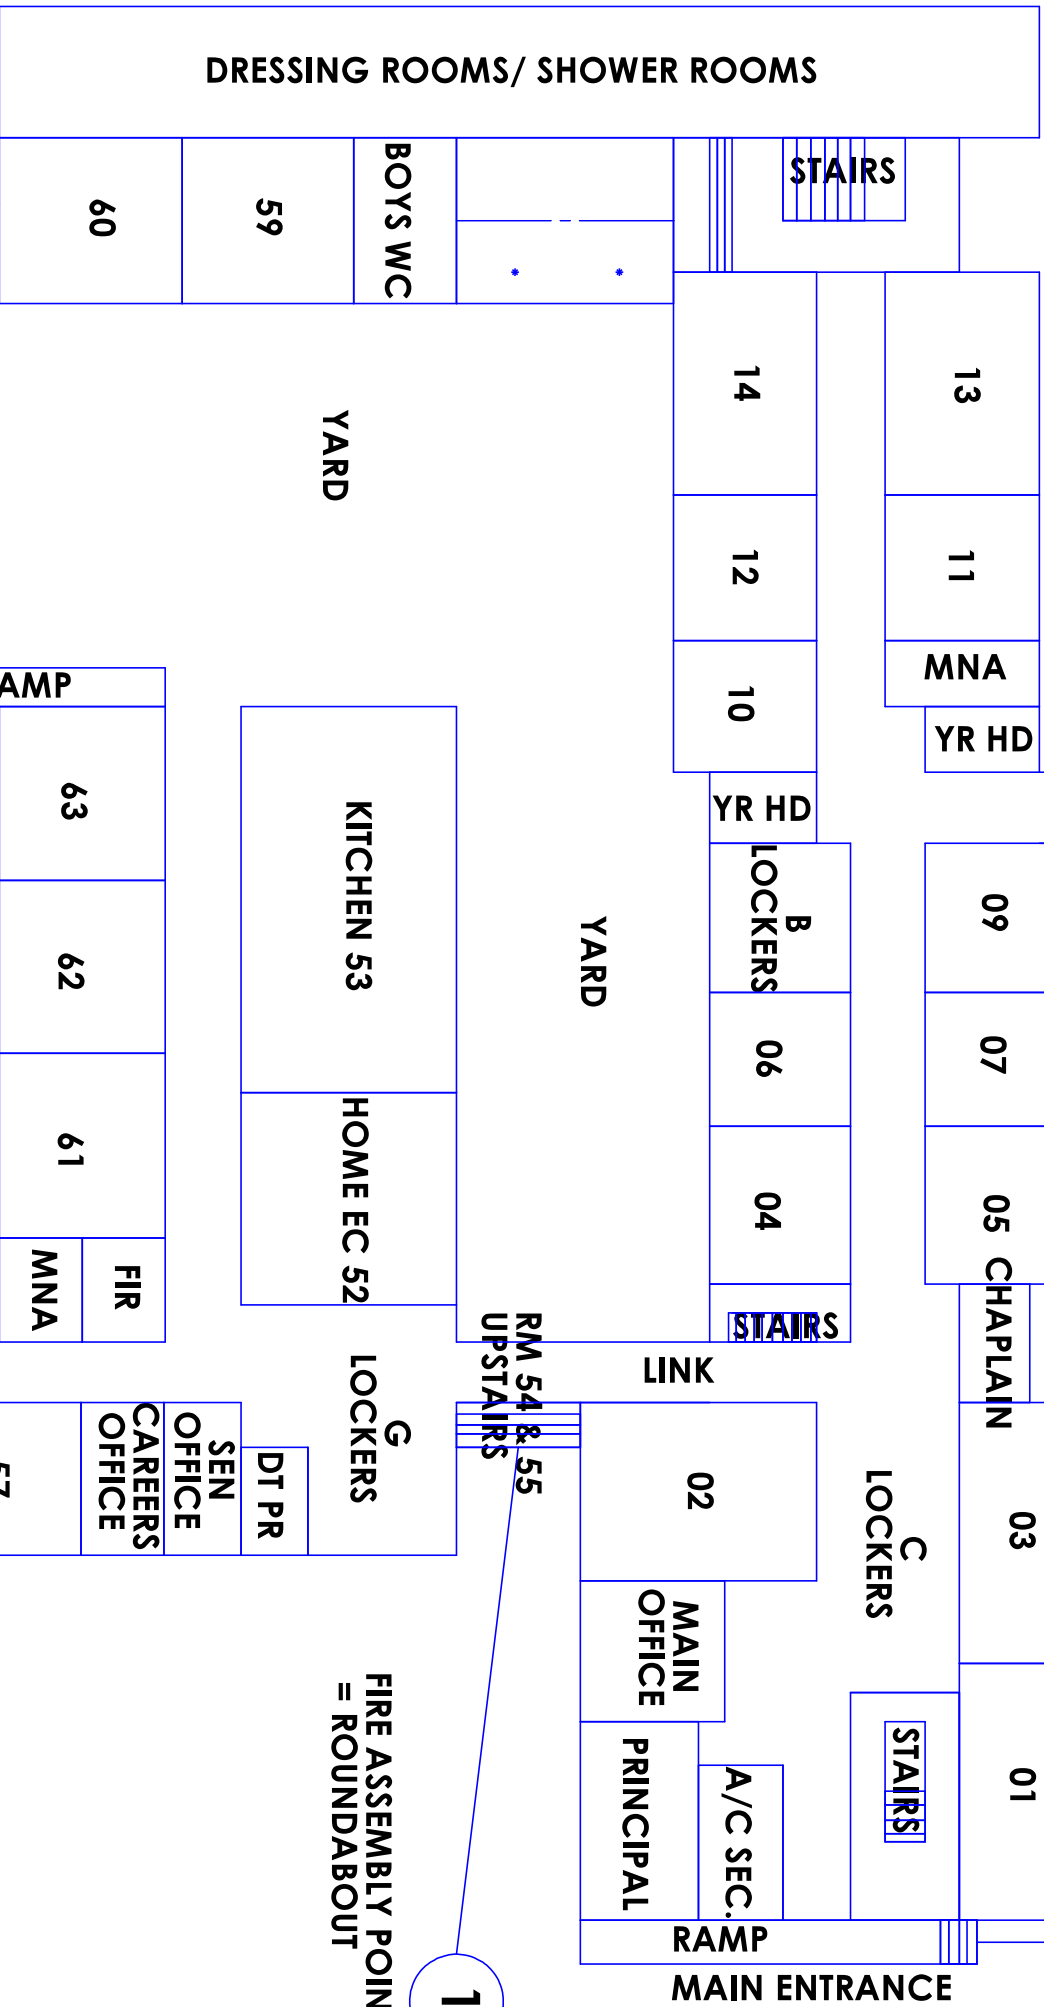

OLD BUILDING GROUND FLOOR

3

FIRE ASSEMBLY POINT = ALLEYS

FIRE ASSEMBLY POINT = GREEN - IT BUILDING

2

FIRE ASSEMBLY POINT = ROUNDABOUT

1

5

FIRE ASSEMBLY POINT = STEPS